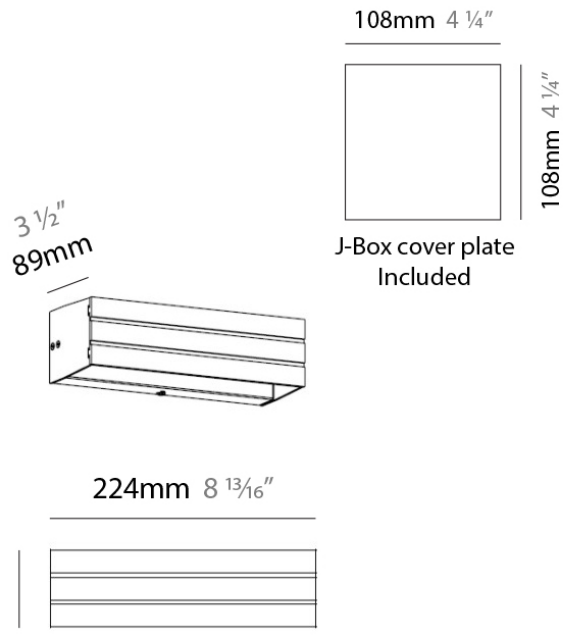

PARALLEL SURFACE

D93023

PROJECT	
TYPE	
NOTES	
QUANTITY	
DATE	

GENERAL

Series: Paral.Lel
Brand: Milan
Division: Design
Mounting Type: Surface
Mounting Location: Wall
Subcategory: Wall Effect

PHYSICAL

Shape: Rectangle
Length (mm): 224
Length (in): 8 ¹³/₁₆
Height (mm): 69
Height (in): 2 ¹¹/₁₆
Extension (mm): 89
Extension (in): 3 ¹/₂
Weight (kg): 1.23
Weight (lbs): 2.7
Fixture Material: Metal

ELECTRICAL

Number of Lamps: 2
Lamp Type: LED Retrofit
Lamp Shape: T4
Bulb Included: Bulb Not Included
Total Output Wattage (W): 6
Max. Wattage Per Lamp (W): 3
Lamp Base: G9
Input Voltage (V): 120

LED

OPTICAL

RATINGS AND CERTIFICATIONS

Certified By: CSA Certified to UL and CSA Standards
IP rating: IP20